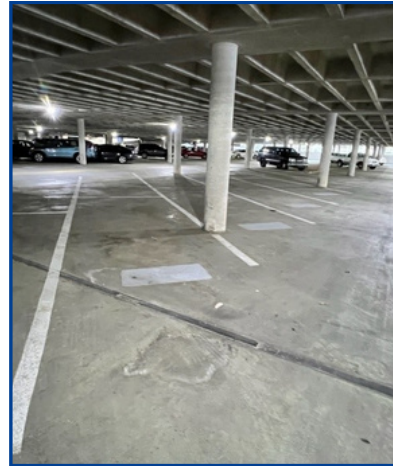

## Steps to follow

1. The Parking Garage is located on North Candler Street

4. Park in any spot that is NOT marked Reserved or any Decatur Renaissance Spaces

2. Enter through the Visitor Parking

5. Building Entrance