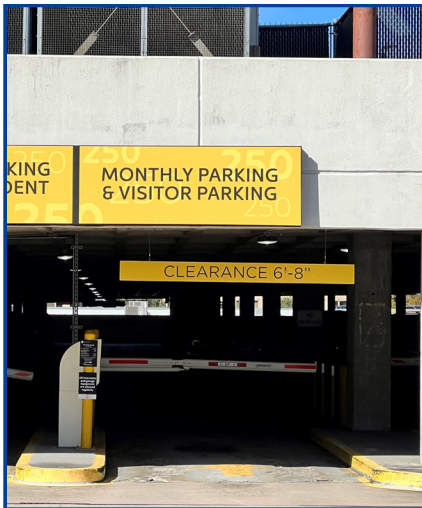

## Steps to follow

1. The Parking Garage is located on North Candler Street

4. Park in any spot that is NOT marked Reserved or any Decatur Renaissance Spaces

2. Enter through the Visitor Parking

5. Building Entrance

3. Push GREEN button for ticket and bring inside with you for validation

6. Arrived- ENLC Suite 120 (check in at main reception desk for assistance)